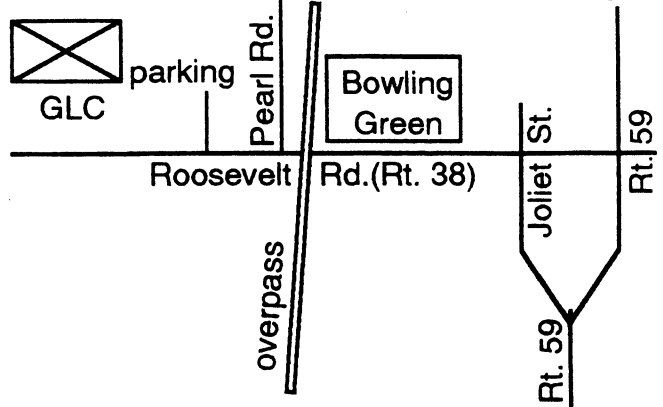

Great Lakes Center - West Chicago