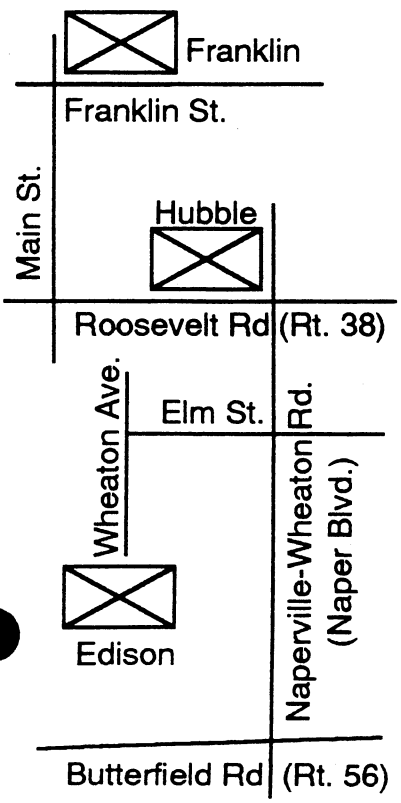

Wheaton
Middle Schools
Edison
Franklin
Hubble