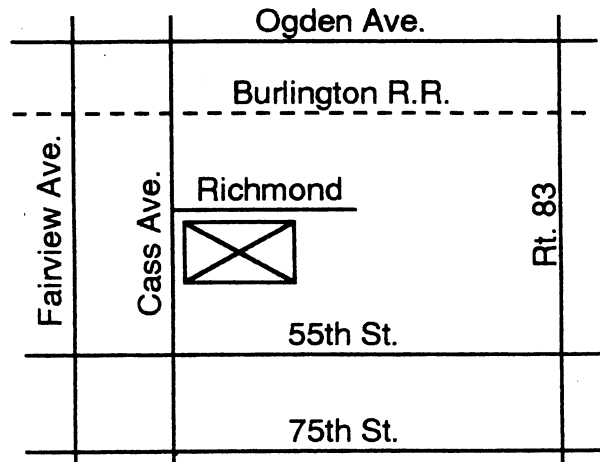

Holy Trinity Westmont