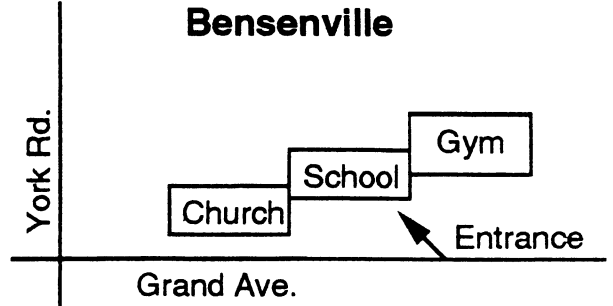

Directions from Ogden Ave. (Rt. 34)

From the west: Take 355 to Ogden Ave. Go east on Ogden past Belmont, Main St. (D.G.), Fairview (D.G.). When you come to the stoplight at Cass Ave. turn left. Go north two blocks to Chestnut where you will make a right turn (east). Continue on Chestnut until you come to a stop sign at Blackhawk Dr.

Make a left onto Blackhawk and follow $\frac{1}{2}$ block to the school. Gym is located on the north side of the building by the large parking lot.

From the east: Take Rt. 83 to the Ogden Ave. (Rt. 34) exit. Go west on Ogden about $\frac{3}{4}$ mile to the stoplight at Blackhawk (just past a Wendy's).

Make a right (north) on Blackhawk. Continue 2 $\frac{1}{2}$ blocks on Blackhawk until you see the school on your right hand side. Gym is located on the north side of the building by the large parking lot.

Note: Cass Ave./Summit is closed between 22nd and 31st streets. (Cass Ave. is also called Summit north of Westmont.)

Glen Crest Jr. H.S.
Glen Ellyn
St. James the Apostle
Glen Ellyn

St. Charles
Bensenville