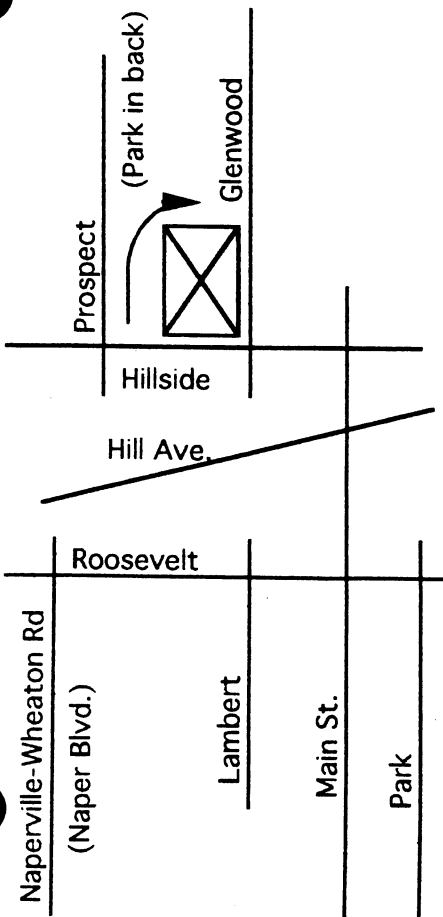

St. Petronille Glen Ellyn