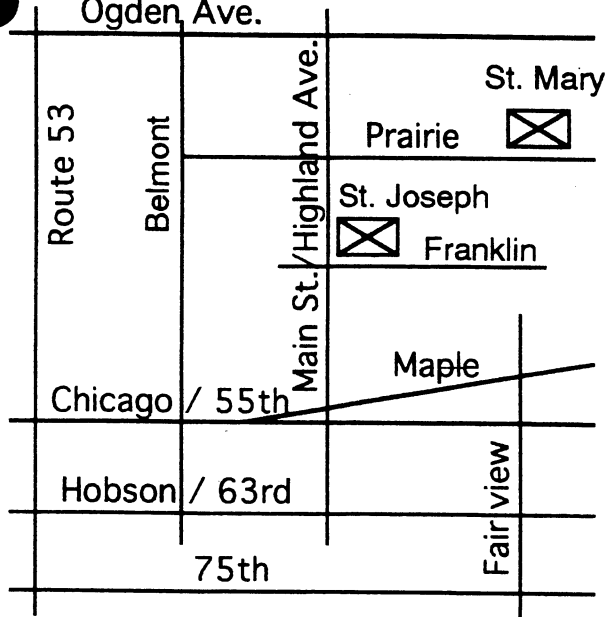

St. Joseph Downers Grove
St. Mary Downers Grove
Ogden Ave.