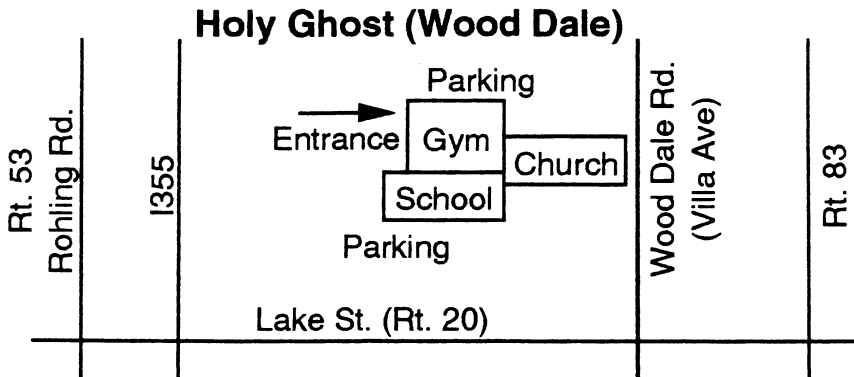

Make a left onto Blackhawk and follow $\frac{1}{2}$ block to the school. Gym is located on the north side of the building by the large parking lot.

From the east: Take Rt. 83 to the Ogden Ave. (Rt. 34) exit. Go west on Ogden about $\frac{3}{4}$ mile to the stoplight at Blackhawk (just past a Wendy's).

Note: Cass Ave./Summit is closed between 22nd and 31st streets. (Cass Ave. is also called Summit north of Westmont.)

Glen Crest Jr. H.S.
Glen Ellyn
St. James the Apostle
Glen Ellyn

St. Charles
Bensenville

Christ the King
Lombard

Wheaton
Middle Schools
Edison
Franklin
Hubble

St. Alexander Hall
Villa Park

St. Dominic
Bollingbrook

St. Joseph Downers Grove
St. Mary Downers Grove
 Ogden Ave.

St. Pius Lombard

St. Petronille Glen Ellyn