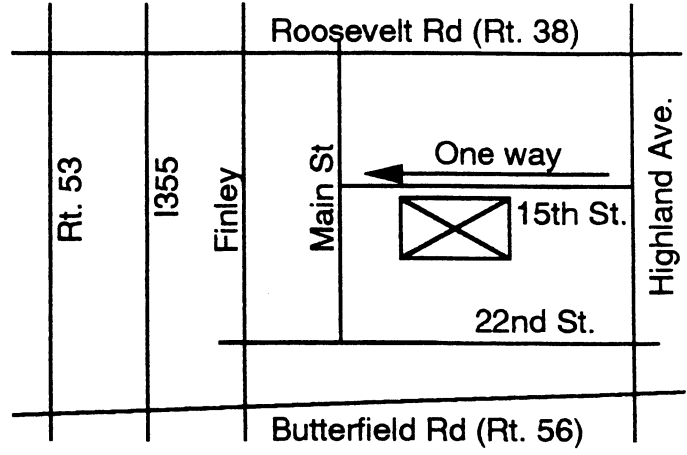

Christ the King
Lombard