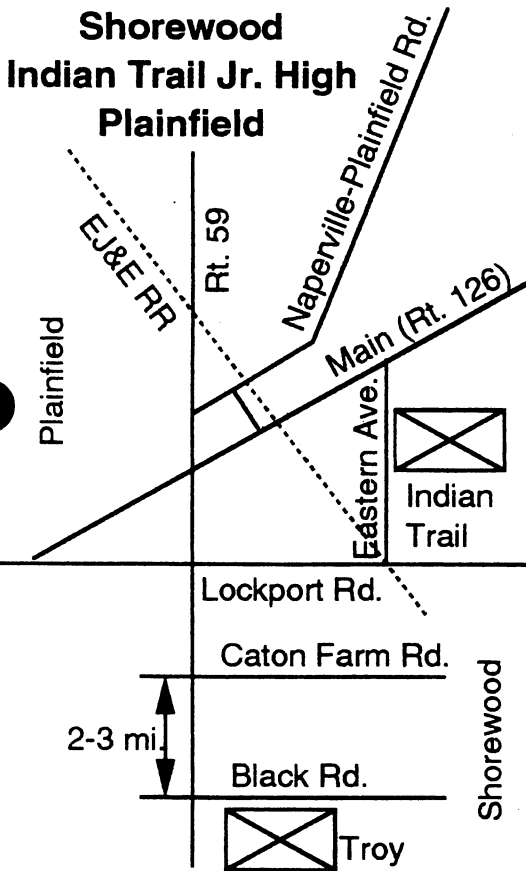

Troy Jr. High
Shorewood
Indian Trail Jr. High
Plainfield