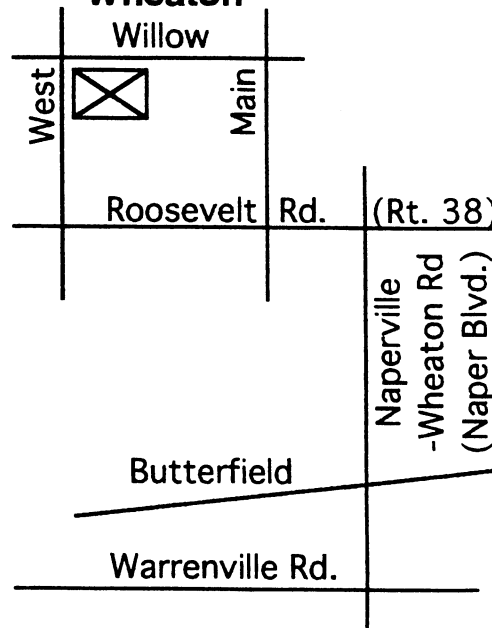

St. Michael Wheaton