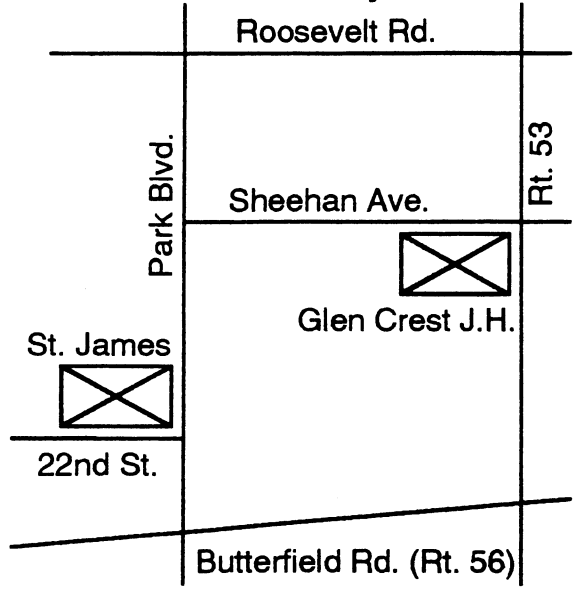

Glen Crest Jr. H.S.
Glen Ellyn
St. James the Apostle
Glen Ellyn