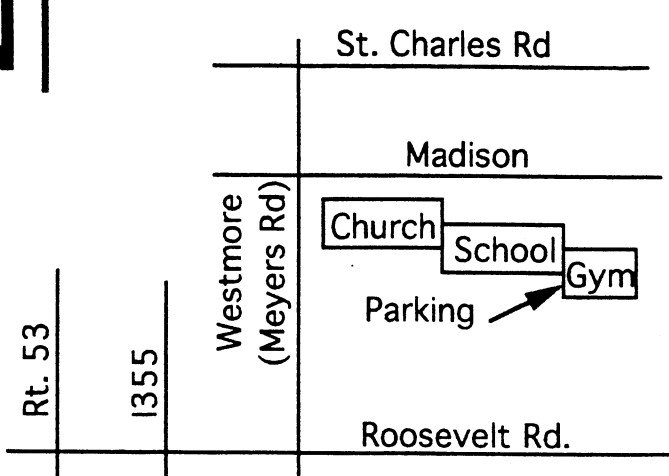

St. Pius Lombard